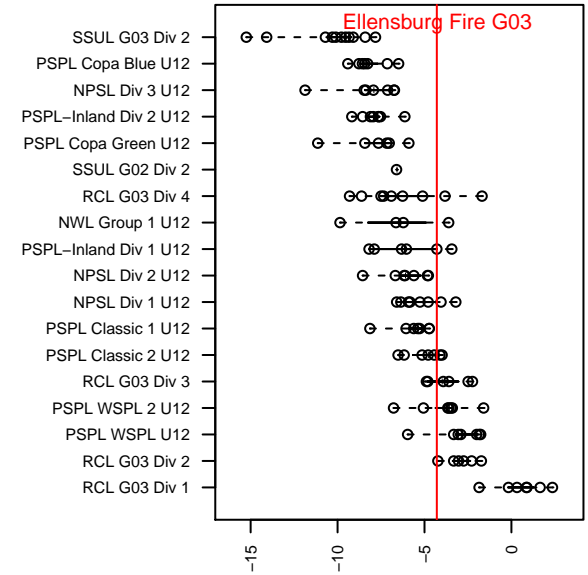

Ellensburg Fire G03

Ellensburg, WA
G03 total strength=696
attack=0.63 defense=0.77
fall league = PSPL-Inland Div 1 U12

alt names used:
(Ind.) Ellensburg Fire

Venues played:
2015 PSPL-Inland Div 1 U12

**attack and defense variance (black dot)
relative to other teams
and top 10 in region**

**attack and defense rating
relative to others at age
and all opponents in last 13 months**

Performance relative to 13 month average

Performance relative to 13 month average

date	home		away		venue	pred.home	pred.away
'015-11-14	FC Spokane Black G03	1	Ellensburg Fire G03	2	2015 PSPL-Inland Div 1 U12	0.32	2.64
'015-11-01	Ellensburg Fire G03	1	CDA Sting Gold G03	3	2015 PSPL-Inland Div 1 U12	0.65	1.27
'015-10-31	WA East G03	1	Ellensburg Fire G03	2	2015 PSPL-Inland Div 1 U12	1.26	1.10
'015-10-24	Endeavour Soccer Academy Wallace G03	0	Ellensburg Fire G03	2	2015 PSPL-Inland Div 1 U12	0.56	2.99
'015-10-17	Ellensburg Fire G03	6	Valor Cargile G03	0	2015 PSPL-Inland Div 1 U12	4.74	0.27
'015-10-10	Ellensburg Fire G03	0	Cheney Storm FC G03	0	2015 PSPL-Inland Div 1 U12	1.73	0.51
'015-10-04	Breakers Kalua G04	0	Ellensburg Fire G03	3	2015 PSPL-Inland Div 1 U12	0.43	2.78
'015-10-03	Cheney Storm FC G03	0	Ellensburg Fire G03	3	2015 PSPL-Inland Div 1 U12	0.51	1.73
'015-09-26	Ellensburg Fire G03	3	FC Spokane Black G03	1	2015 PSPL-Inland Div 1 U12	2.64	0.32
'015-09-12	Ellensburg Fire G03	2	Endeavour Soccer Academy Wallace G03	0	2015 PSPL-Inland Div 1 U12	2.99	0.56